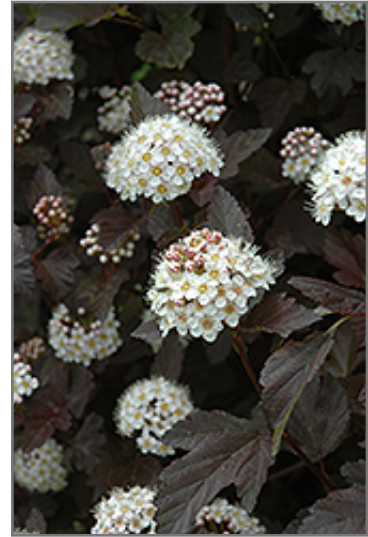

Diablo® Ninebark
Physocarpus opulifolius 'Monlo'

Height: 8 feet

Spread: 8 feet

Sunlight: ○ ●

Hardiness Zone: 2b

Other Names: Eastern Ninebark

Description:

A large spreading shrub with intensely purple leaves all season long, small white flowers followed by pretty reddish fruit which show well against the foliage, and interesting peeling papery bark; extremely tough and durable, makes a superb color accent

Ornamental Features

Diablo Ninebark features showy clusters of white flowers at the ends of the branches from late spring to early summer, which emerge from distinctive pink flower buds. It has attractive deep purple deciduous foliage which emerges burgundy in spring. The serrated lobed leaves are highly ornamental and turn an outstanding red in the fall. It features abundant showy red capsules from early to mid fall. The peeling tan bark adds an interesting dimension to the landscape.

Landscape Attributes

Diablo Ninebark is a multi-stemmed deciduous shrub with an upright spreading habit of growth. Its relatively coarse texture can be used to stand it apart from other landscape plants with finer foliage.

This shrub will require occasional maintenance and upkeep, and can be pruned at anytime. It has no significant negative characteristics.

Diablo Ninebark is recommended for the following landscape applications;

Diablo Ninebark flowers
Photo courtesy of NetPS Plant Finder